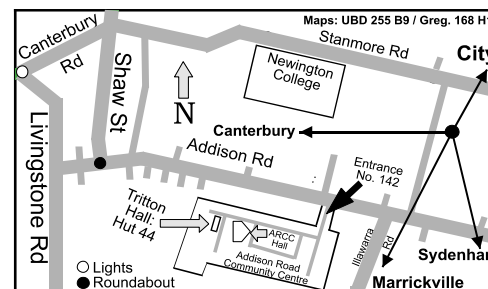

TRITTON HALL

BUSH MUSIC CLUB HEADQUARTERS
 Hut 44, Addison Road Community Centre
 142 Addison Road, Marrickville

PUBLIC TRANSPORT :

- BUS:** 428 CANTERBURY
 - Stops outside Centre
 426 DULWICH HILL and
 423 EARLWOOD
 - Get off at Addison Road, walk
 600m to Centre
- TRAIN:** To Newtown, then catch bus