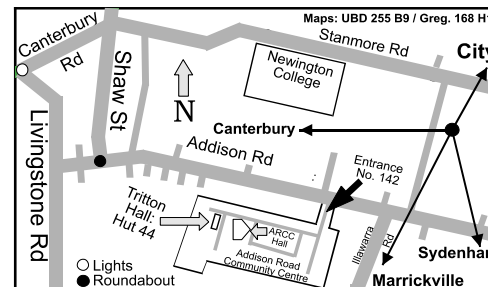

TRITTON HALL

BUSH MUSIC CLUB HEADQUARTERS
 Hut 44, Addison Road Community Centre
 142 Addison Road, Marrickville

PUBLIC TRANSPORT :

- BUS:** 428 CANTERBURY
 - Stops outside Centre
 426 DULWICH HILL and
 423 EARLWOOD
 - Get off at Addison Road, walk
 600m to Centre
- TRAIN:** To Newtown, then catch bus